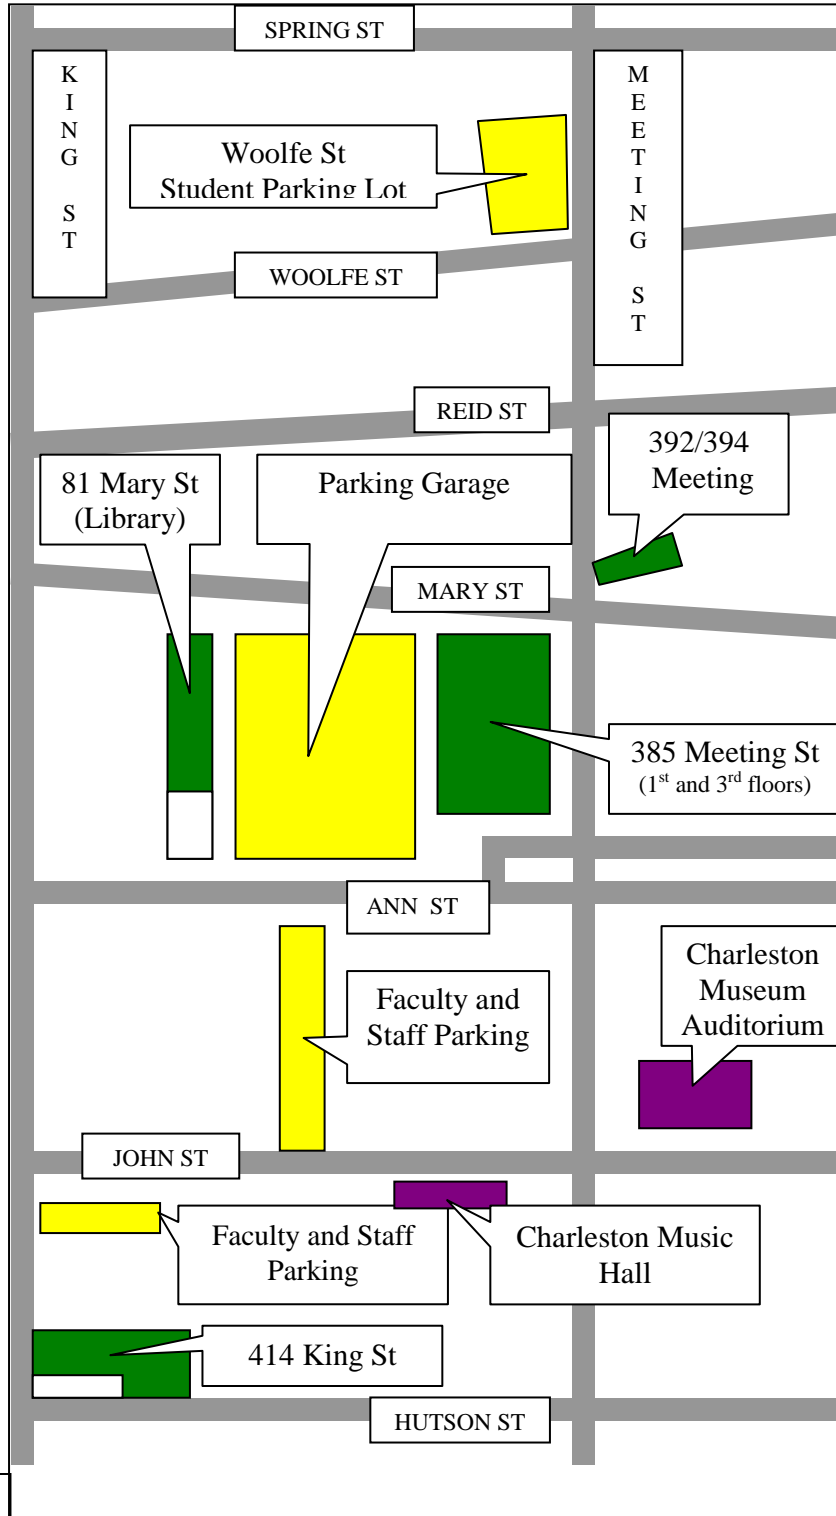

# Facilities and parking map

**MAP KEY**

-  CSOL FACILITIES
-  PUBLIC VENUE
-  PARKING AREAS

If you get lost or need help, please phone our main number, 843.329.1000